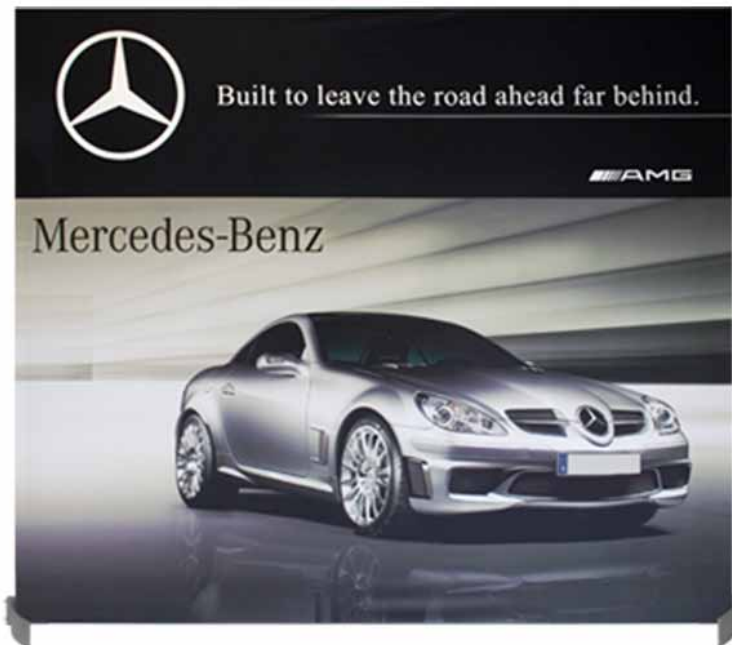

ASPEN FABRIC FRAME BACKWALL 7.5 X 7.5

Product Features

The Aspen Fabric Frame System is the perfect blend of class and versatility. The edges of the fabric press into the frame making graphic installation and change out simple. Available in single-sided display and double-sided display.

Includes:

Single-Sided Package:

- (8) Aspen Frame Bars
- (8) Corner Brackets
- (8) Connectors
- (1) Allen Key
- (1) Hex Key
- (1) Printed Fabric (Single-Sided)
- (1) Travel Bag (51 1/2" x 12" x 4")
- (2) flat feet