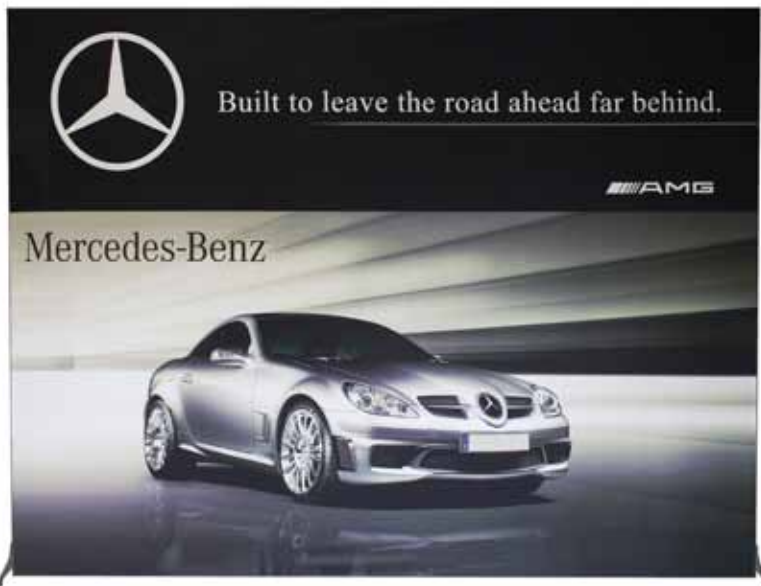

ASPEN FABRIC FRAME BACKWALL 10 X 7.5

Product Features

The Aspen Fabric Frame System is the perfect blend of class and versatility. The edges of the fabric press into the frame making graphic installation and change out simple. Available in single-sided display and double-sided display.

Includes:

Single-Sided Package:

- (8) Aspen Frame Bars
- (8) Corner Brackets
- (8) Connectors
- (1) Allen Key
- (1) Hex Key
- (1) Printed Fabric (Single-Sided)
- (1) Travel Bag (51 1/2" x 12" x 4")
- (2) flat feet

Double-Sided Package:

- (8) Aspen Frame Bars
- (8) Corner Brackets
- (8) Connectors
- (1) Allen Key
- (1) Hex Key
- (2) Printed Fabric (Double-Sided)
- (1) Travel Bag (51 1/2" x 12" x 4")
- (2) flat feet

Height	7.5'
Width	10'

Finishing

Build design to the size you wish and add an inch bleed all around. The graphic will be printed on Deco Display Fabric. A rubber stripping will be added to the edge with fabric sewn over it for an easy fit on the frame. The rubber strip is about 1/4" and will not be seen when placed on frames.

Material	Deco Display Fabric ($8.00 /sqft)

Construction

Aluminum Frame

Weights - Dimensions

Shipping Weight	10' = 16lbs (width)	
	7.5' = 12lbs (height)	
Shipping Dimensions		

Parts List

Frame	L screws & L-Rench	Connectors
Rubber Strip	Travel Bag (51 1/2" x 12" x 4").	
2 flat feet		

Options

Aspen Light Small ($39.50)	Aspen Light Large ($70.50)

Graphic Specification

Graphic Size: 10 x 7.5

Graphics turnaround 7 business days after proofs are approved.