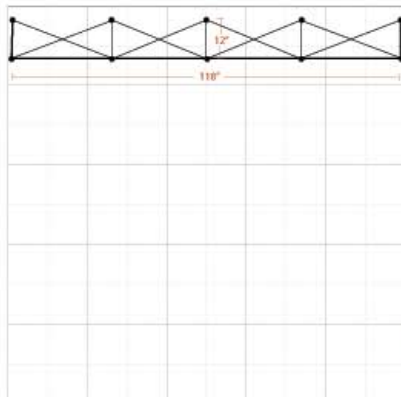

### Graphic Specification

Graphic Size: 141.50W "x 88.98H" ( includes 11.81" end panels on both sides)

### Graphic Turnaround Time

Standard: 7 Business Days

5-Day Rush: 5 Business Days: Additional \$200

3-Day Rush: 3 Business Days: Additional \$300

The box represents 10'x 10' booth.

Graphic Size 141.5"W x 88.98"H

Display Size 118"W x 89"H x 12"D