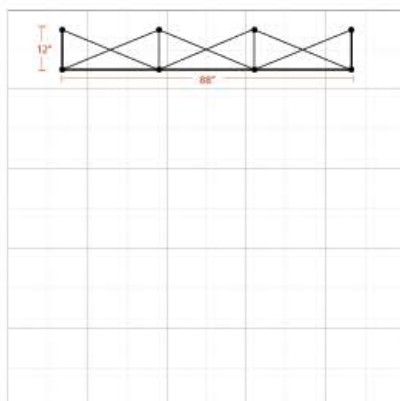

*Optional 200 watt halogen lights available for \$69 each

*Package includes travel bag with wheels

Graphic Specification

Graphic Size: 112.6W "x 88.98H" (includes 11.81" end panels on both sides)

Graphic Turnaround Time

Standard: 7 Business Days

5-Day Rush: 5 Business Days: Additional \$200

3-Day Rush: 3 Business Days: Additional \$300

The box represents 10'x 10' booth.

Product Features

Our ultra lightweight aluminum alloy fabric pop-up display in a matte satin anodized finish is an ideal eye-catcher for your trade show, exhibition, or conference. Its versatility and simple 2-minute setup, as well as its Velcro attachment, makes it functional for special events as well as an in-office promotional tool for walk-in customers. Another convenient feature is that your graphic stays attached in your free travel/carry bag that comes with each frame you purchase.

Graphic Size	112.60"W x 88.98"H
Display Size	89"W x 89"H x 12"D

Finishing

2" loop Velcro perimeter

Printing Material	Fabric
-------------------	--------

Construction

Aluminum Frame

2" Hook Velcro Strips

Plastic Hooks

Weights - Dimensions

Shipping Weight	28lbs
Shipping Dimensions	34" x 12" x 14"

Parts List

(1) Aluminum Frame	(1) Padded Nylon Bag with drawstring
(1) Digital Print on Fabric w/ End Panels	(1) Wheel Frame for Carry Bag