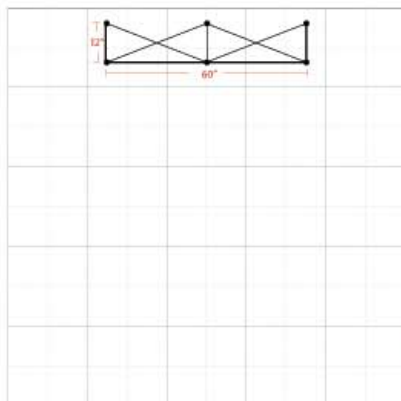

*Optional 200 watt halogen lights available for \$69 each

*Package includes padded nylon travel bag

Graphic Specification

Graphic Size: 83.54W "x 59.92H" (includes 11.81" end panels on both sides)

Graphic Turnaround Time

Standard: 7 Business Days

5-Day Rush: 5 Business Days: Additional \$200

3-Day Rush: 3 Business Days: Additional \$300

The box represents 10'x 10' booth.

Product Features

Our ultra lightweight aluminum alloy fabric pop-up display in a matte satin anodized finish is an ideal eye-catcher for your trade show, exhibition, or conference. Its versatility and simple 2-minute setup, as well as its Velcro attachment, makes it functional for special events as well as an in-office promotional tool for walk-in customers. Another convenient feature is that your graphic stays attached in your free travel/carry bag that comes with each frame you purchase.

Graphic Size	83.54"W x 59.92"H
Display Size	60"W x 60"H x 12"D

Finishing

2" loop Velcro perimeter

Printing Material	Fabric
-------------------	--------

Construction

Aluminum Frame

2" Hook Velcro Strips

Plastic Hooks

Weights - Dimensions

Shipping Weight	15lbs
Shipping Dimensions	34" x 15" x 11"

Parts List

(1) Aluminum Frame	(1) Padded Nylon Carry Bag
	(1) Digital Print on Fabric w/ End Panels

Quantity Pricing

1-2	\$499.00
3-5	\$425.00
6-10	\$375.00
10+	\$349.00