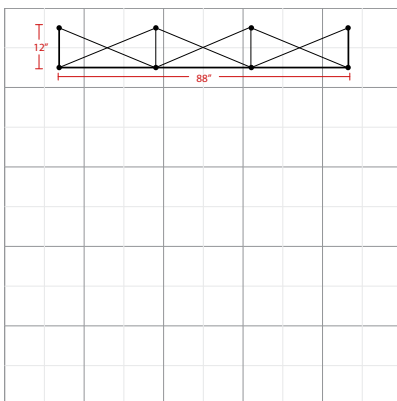

Quantity Pricing

1-2	$829.00
3-5	$699.00
6-10	$619.00
10+	$575.00

The box represents 10' x 10' booth.