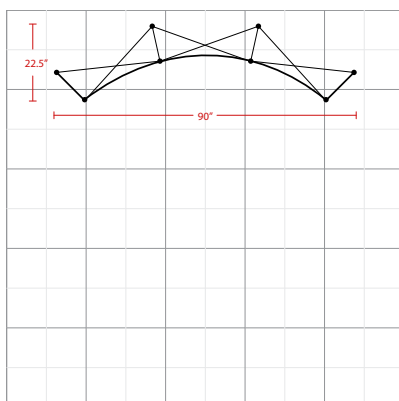

### Graphic Specification

Graphic Size: 106.75W" x 88.75H" ( includes 11.81" end panels on both sides)

### Graphic Turnaround Time

Standard: 7 Business Days

5 Day Rush: 5 Business Days [ Add \$200]

3 Day Rush: 3 Business Days [ Add \$300]

The box represents 10' x 10' booth.

Graphic Size 106.75"W x 88.75"H

Display Size 90"W x 89"H x 24"D