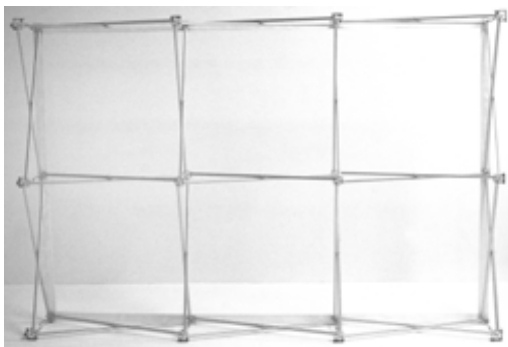

Travel Bag is included.