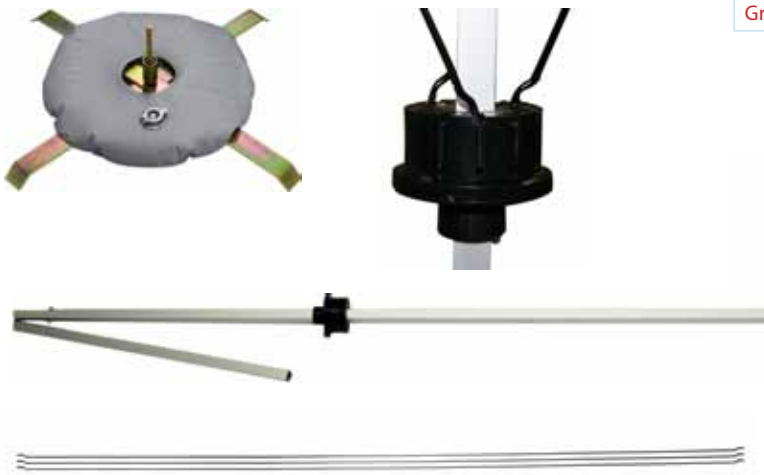

### Product Features

The Spade is a creative way to display graphics at your next outdoor event. The fabric graphic rotates in the wind creating an eye catching display. Available in 2 different styles, with each style offered in 3 sided display. A heavy duty steel X base is included to provide support.

### Construction

- insert metal string into pocket pole
- put pole into banner
- insert the metal string into the top & bottom
- tighten top & bottom elastic

### Parts List

(1) Travel bag	(3) flexible bars
(1) pole	(1) cross base or (1) spike base