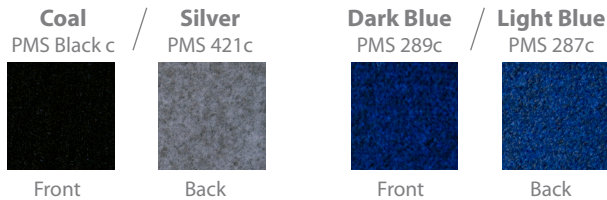

Velcro Receptive Fabric

Reversible Panel Color Options

Graphic

Product Features

The 8 foot Backwall features eight main panels and 4 header panels. The 360 degrees fast folding hinge system makes for a speedy assembly and gives total ease to use.

Extruded aluminum frame. Velcro receptive fabric. Reversible/Stackable panels. Heavy duty construction. Multiple configurations. Fast setup and teardown. 2 tone color.

Display Size	97"W x 84"H when fully open
Panels	4.5" thick when closed
Travel Bag	40"W x 26"H x 9"D

Finishing

attached by velcro

Printing Material

Laminated Print (\$10.50/sqft)	PVC (\$8/sqft)
Velcro strip (\$1/ linear feet)	

Construction

Aluminum frame with Velcro receptive panels

Weights - Dimensions

Shipping Weight	34 lbs
Shipping Dimensions	52" x 28" x 10"