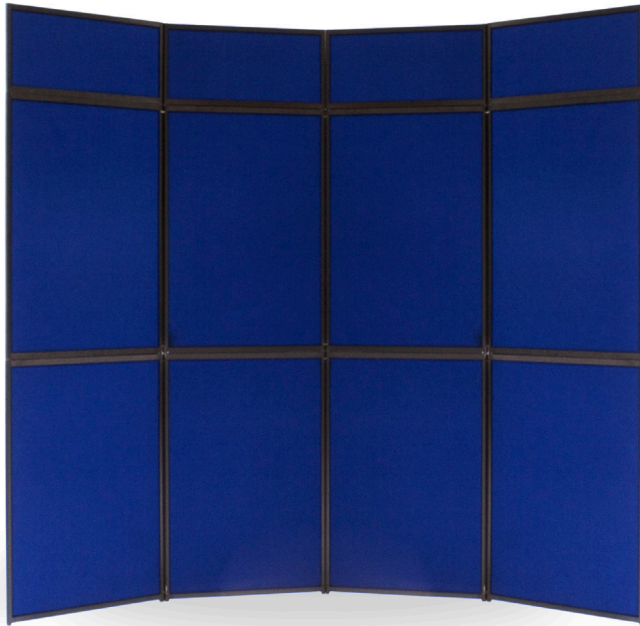

Velcro Receptive Fabric

Reversible Panel Color Options

Graphic

Product Features

The 8 foot Backwall features eight main panels and 4 header panels. The 360 degrees fast folding hinge system makes for a speedy assembly and gives total ease to use.

Extruded aluminum frame. Velcro receptive fabric. Reversible/Stackable panels. Heavy duty construction. Multiple configurations. Fast setup and teardown. 2 tone color.

Display Size	97"W x 84"H when fully open
Panels	4.5" thick when closed
Travel Bag	40"W x 26"H x 9"D

Finishing

attached by velcro

Printing Material

Laminated Print (\$10.50/sqft)	PVC (\$8/sqft)
Velcro strip (\$1/ linear feet)	

Construction

Aluminum frame with Velcro receptive panels

Weights - Dimensions

Shipping Weight	34 lbs
Shipping Dimensions	52" x 28" x 10"

Parts List

(2) 4-Section panel display	(4) Header panels
(1)Travel bag	(1) Repair kit (3 Extra hinges)

Pricing

Frame	\$399.00
Frame with Graphic	\$987.00

Graphic Specification

Graphic Size: (4) Header : 24"w x 12"h
(8) Main Board : 24"w x 36"h