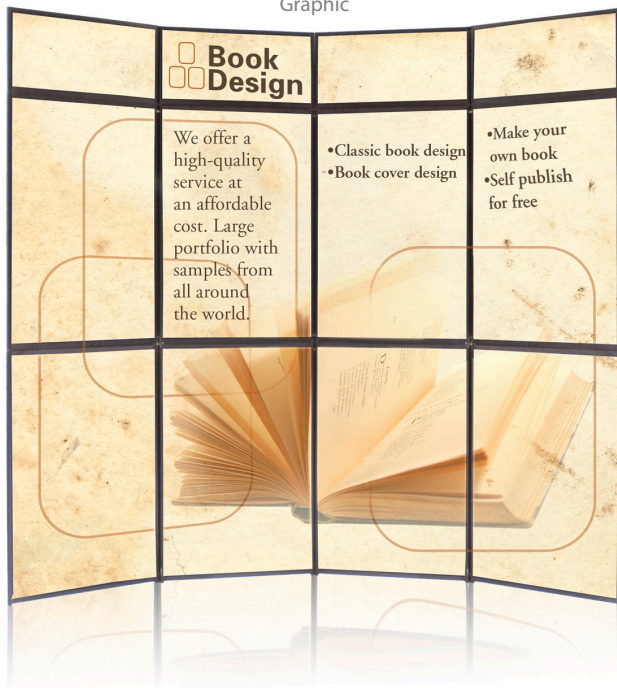

Velcro Receptive Fabric

Reversible Panel Color Options

Graphic

Product Features

The 8 foot Backwall features eight main panels and 4 header panels. The 360 degrees fast folding hinge system makes for a speedy assembly and gives total ease to use.

Extruded aluminum frame. Velcro receptive fabric. Reversible/Stackable panels. Heavy duty construction. Multiple configurations. Fast setup and teardown. 2 tone color.

Display Size	97"W x 84"H when fully open
Panels	4.5" thick when closed
Travel Bag	40"W x 26"H x 9"D

Finishing

attached by velcro

Printing Material

Laminated Print (\$10.50/sqft)	PVC (\$8/sqft)
Velcro strip (\$1/ linear feet)	

Construction

Aluminum frame with Velcro receptive panels

Weights - Dimensions

Shipping Weight	34 lbs
Shipping Dimensions	52" x 28" x 10"

Parts List

(2) 4-Section panel display	(4) Header panels
(1)Travel bag	(1) Repair kit (3 Extra hinges)

Pricing

Frame	\$399.00
Frame with Graphic	\$987.00

Graphic Specification

Graphic Size: (4) Header : 24"w x 12"h
(8) Main Board : 24"w x 36"h