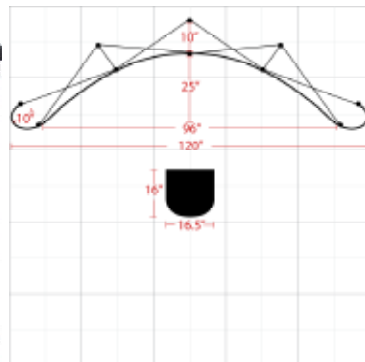

Graphic Package

The box represents 10'x10' booth.

Product Features

All packages include:

- (1) Extruded Aluminum Frame
- (7) 3 Section Channel Bars
- (2) Graphic End Panels
- (4) Graphic Center Panels
- (1) Podium Case
- (2) Lights
- (1) Repair Kit

Display Height	7' 6"
Display Width	10'
Podium Case	38.5"H x 16.5"W x 16.5v"D

Graphic Finishing

Magnetic strips on the sides and hanging hardware on top and bottom

Material	.020 PVC Panels
----------	-----------------

Weights - Dimensions

Shipping Weight	85 lbs
Shipping Dimensions	17"x17"x40"

Parts List

(1) Aluminum frame w/bag	(1) Key
(7) 3 Section channel bars	(4) Graphic center panels
(1) Podium case	(2) Graphic end panels
(2) Lights	(1) Repair Kit

Pricing

Graphic Package	\$999
-----------------	-------

Graphic Specification

Graphic Size: 141.5"w x 88.98"h

Graphic Turnaround Time

Standard: 4 Business Days

2-Day Rush: 2 Business Days: Additional \$200