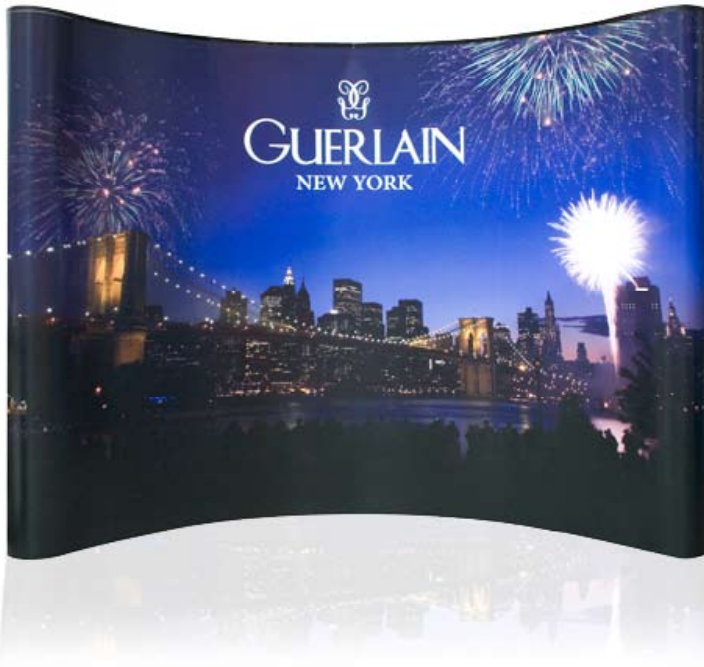

Graphic Package

The box represents 10'x10' booth.

Product Features

All packages include:

- (1) Extruded Aluminum Frame
- (7) 3 Section Channel Bars
- (2) Graphic End Panels
- (4) Graphic Center Panels
- (1) Podium Case
- (2) Lights
- (1) Repair Kit

Display Height	7' 6"
Display Width	10'
Podium Case	38.5"H x 16.5"W x 16.5v"D

Graphic Finishing

Magnetic strips on the sides and hanging hardware on top and bottom

Material	.020 PVC Panels
----------	-----------------