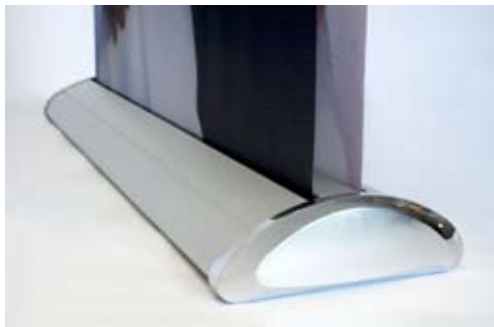

Banner Size	24 "W x 85" to 92"H
-------------	---------------------

Graphic Finishing

Finished in anodized silver and heavy-duty molded end plates. Banner attached by clamp bar on top and velcro tape on the bottom. It is quick, simple to use and holds two 24" x 80" banners (with a 6" bottom bleed).

Weights - Dimensions

Shipping Weight	14 lbs only stand
	16 lbs with graphics
Shipping Dimensions	31" x 13" x 6"

Parts List

(1) Double Step stand	(2) Top clamp bar
(1) Support pole	(1) Silver bag

Pricing

\$99.00 (Stand only)

Graphic Specification

Graphic Size: 24" x 85" to 92" (6" bleed)

* Travel bag is included

Product Features

The Double Step banner stand is a great way to market your company and showcase your products. This double sided retractable banner stand comes in both 24" and 36" widths and displays two banners back to back. It is the perfect blend of design, appeal, durability, and value. It easily portable in its foam-padded carry bag (included).

Banner Size 36 "W x 69" to 92"H

Graphic Finishing

Finished in anodized silver and heavy-duty molded end plates. Banner attached by clamp bar on top and velcro tape on the bottom. It is quick, simple to use and holds two 36" x 80" banners (with a 6" bottom bleed).