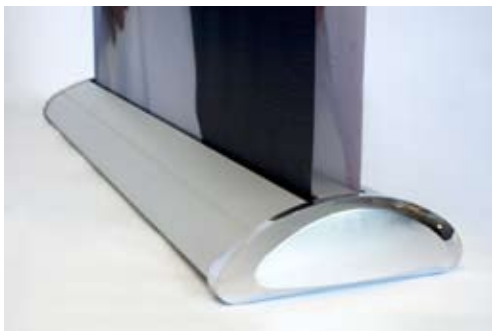

Graphic Specification

Graphic Size: 36" x 69" to 92"(6" bleed)

* Travel bag is included