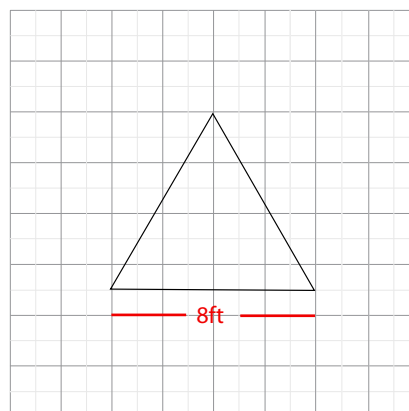

Product Features	
The Skybox Fabric Hanging Banner is a must have at your next trade show. These extra large hanging banners are produced from high quality fabric and enable you to be seen from practically anywhere at your trade show. Available in round, square, and triangle configurations as well as numerous sizes, there is a Skybox Hanging Banner that would suit almost any situation. This particular model is 8ft wide and 42in tall. Includes soft carry bag.	
Graphic Size	288"W x 44"H (includes 2inches of bleed for height)
Display Size	7' Deep x 8'Wx 42"H
Finishing	
Hem with zipper	
Printing Material	Fabric
Construction	
All aluminum frame construction	
Weights - Dimensions	
Shipping Weight	24 lbs
Shipping Dimensions	72" x 17" x 9"
Pricing	
Frame with graphic	\$1299.00

Graphic Specification	
288"W x 44"H (includes 2inches of bleed for height)	
Graphic Turnaround Time	
Standard : 12 business days	

The box represents 16'x16' booth.

Parts List	
	
(8) Chain	(30) Spring
	
(3) Small Tube	(6) Corner Connector
	
(12) Large Tube	
	
(1) Nylon Travel Bag	
	
(6) Tube Connector	(3) Eye Hook
	
(3) Large Screw	(8) Hook Loop Lock
	
(1) Screw Tightener	(1) Cable - 8.5 M

The box represents 16'x16' booth.

Product Features

The Skybox Fabric Hanging Banner is a must have at your next trade show. These extra large hanging banners are produced from high quality fabric and enable you to be seen from practically anywhere at your trade show. Available in round, square, and triangle configurations as well as numerous sizes, there is a Skybox Hanging Banner that would suit almost any situation. This particular model is 8ft wide and 4ft tall. Includes soft carry bag.