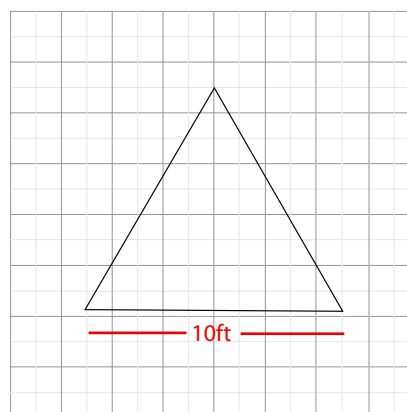

Parts List	
(8) Chain	(36) Spring
(3) Small Tube	(6) Corner Connector
(12) Large Tube	
(1) Nylon Travel Bag	
(6) Tube Connector	(3) Eye Hook
(9) Large Screw	(8) Hook Loop Lock
(1) Screw Tightener	(1) Cable - 9.5 M

Product Features	
The Skybox Fabric Hanging Banner is a must have at your next trade show. These extra large hanging banners are produced from high quality fabric and enable you to be seen from practically anywhere at your trade show. Available in round, square, and triangle configurations as well as numerous sizes, there is a Skybox Hanging Banner that would suit almost any situation. This particular model is 10ft wide and 32in tall. Includes soft carry bag.	
Graphic Size	360"W x 34"H (includes 2inches of bleed for height)
Display Size	9' Deep x 10'Wx 32"H
Finishing	
Hem with zipper	
Printing Material	Fabric
Construction	
All aluminum frame construction	
Weights - Dimensions	
Shipping Weight	27 lbs
Shipping Dimensions	60" x 15" x 9"
Pricing	
Frame with graphic	$1349.00

Graphic Specification	
360"W x 34"H (includes 2inches of bleed for height)	
Graphic Turnaround Time	
Standard : 12 business days	

The box represents 16'x16' booth.