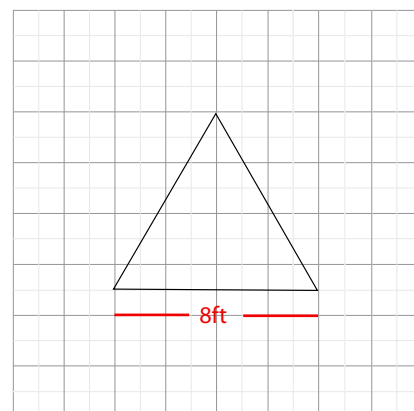

Graphic Turnaround Time

Standard : 12 business days

The box represents 16'x16' booth.