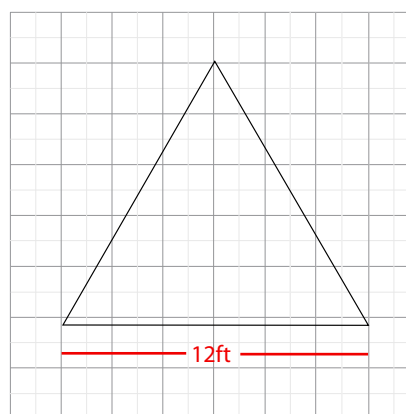

Graphic Size	432"W x 26"H (includes 2inches of bleed for height)
Display Size	11' Deep x 12'Wx 24"H

Finishing

Hem with zipper

Printing Material	Fabric
-------------------	--------

Construction

All aluminum frame construction

Weights - Dimensions

Shipping Weight	30 lbs
Shipping Dimensions	72" x 17" x 9"

Pricing

Frame with graphic	\$1399.00
--------------------	-----------

Graphic Specification

432"W x 26"H (includes 2inches of bleed for height)

Graphic Turnaround Time

Standard : 12 business days

The box represents 16'x16' booth.

Product Features

The Skybox Fabric Hanging Banner is a must have at your next trade show. These extra large hanging banners are produced from high quality fabric and enable you to be seen from practically anywhere at your trade show. Available in round, square, and triangle configurations as well as numerous sizes, there is a Skybox Hanging Banner that would suit almost any situation. This particular model is 10ft wide and 32in tall. Includes soft carry bag.