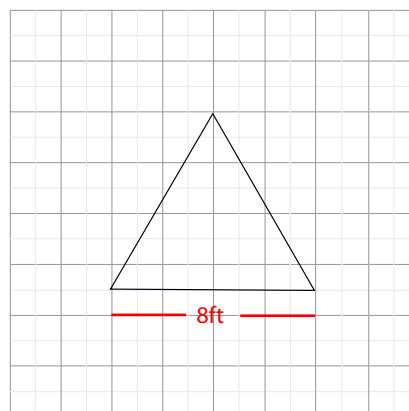

The box represents 16'x16' booth.

Product Features

The Skybox Fabric Hanging Banner is a must have at your next trade show. These extra large hanging banners are produced from high quality fabric and enable you to be seen from practically anywhere at your trade show. Available in round, square, and triangle configurations as well as numerous sizes, there is a Skybox Hanging Banner that would suit almost any situation. This particular model is 8ft wide and 2ft tall. Includes soft carry bag.

Graphic Size	288"W x 26"H (includes 2inches of bleed for height)
Display Size	8'W x 24"H x 7' Deep

Finishing

Hem with zipper

Printing Material	Fabric
-------------------	--------

Construction

All aluminum frame construction