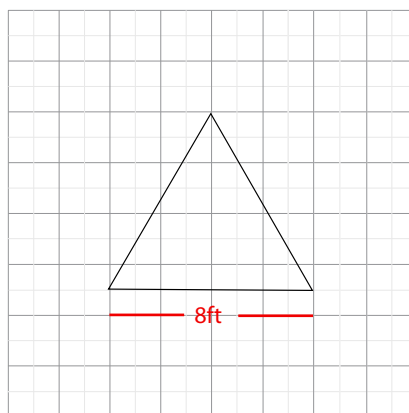

Parts List	
(8) Chain	(30) Spring
(3) Small Tube	(6) Corner Connector
(12) Large Tube	
(1) Nylon Travel Bag	
(6) Tube Connector	(3) Eye Hook
(3) Large Screw	(8) Hook Loop Lock
(1) Screw Tightener	(1) Cable - 8.5 M

Product Features	
The Skybox Fabric Hanging Banner is a must have at your next trade show. These extra large hanging banners are produced from high quality fabric and enable you to be seen from practically anywhere at your trade show. Available in round, square, and triangle configurations as well as numerous sizes, there is a Skybox Hanging Banner that would suit almost any situation. This particular model is 8ft wide and 42in tall. Includes soft carry bag.	
Graphic Size	288"W x 44"H (includes 2inches of bleed for height)
Display Size	7' Deep x 8'Wx 42"H
Finishing	
Hem with zipper	
Printing Material	Fabric
Construction	
All aluminum frame construction	
Weights - Dimensions	
Shipping Weight	24 lbs
Shipping Dimensions	72" x 17" x 9"
Pricing	
Frame with graphic	$1299.00

Graphic Specification	
288"W x 44"H (includes 2inches of bleed for height)	
Graphic Turnaround Time	
Standard : 12 business days	

The box represents 16'x16' booth.