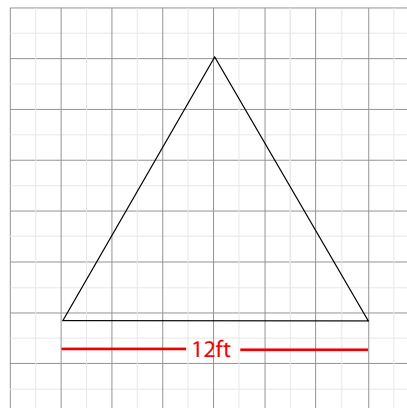

Parts List

(8) Chain	(42) Spring
(3) Small Tube	(6) Corner Connector
(12) Large Tube	
(6) Curved Stabilizer	
(1) Nylon Travel Bag	
(6) Tube Connector	(3) Eye Hook
(15) Large Screw	(8) Hook Loop Lock
(1) Screw Tightener	(1) Cable - 10.5 M

The box represents 16'x16' booth.