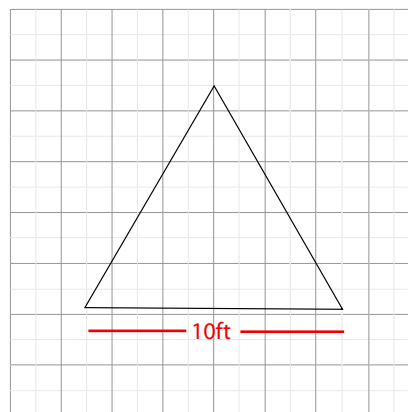

Parts List	
(8) Chain	(36) Spring
(3) Small Tube	(6) Corner Connector
(12) Large Tube	
(1) Nylon Travel Bag	
(6) Tube Connector	(3) Eye Hook
(9) Large Screw	(8) Hook Loop Lock
(1) Screw Tightener	(1) Cable - 9.5 M

Product Features	
The Skybox Fabric Hanging Banner is a must have at your next trade show. These extra large hanging banners are produced from high quality fabric and enable you to be seen from practically anywhere at your trade show. Available in round, square, and triangle configurations as well as numerous sizes, there is a Skybox Hanging Banner that would suit almost any situation. This particular model is 10ft wide and 3ft tall. Includes soft carry bag.	
Graphic Size	360"W x 38"H (includes 2inches of bleed for height)
Display Size	9' Deep x 10"Wx 36"H
Finishing	
Hem with zipper	
Printing Material	Fabric
Construction	
All aluminum frame construction	
Weights - Dimensions	
Shipping Weight	29 lbs
Shipping Dimensions	60" x 15" x 9"
Pricing	
Frame with graphic	$1399.00

Graphic Specification	
360"W x 38"H (includes 2inches of bleed for height)	
Graphic Turnaround Time	
Standard : 12 business days	

The box represents 16'x16' booth.