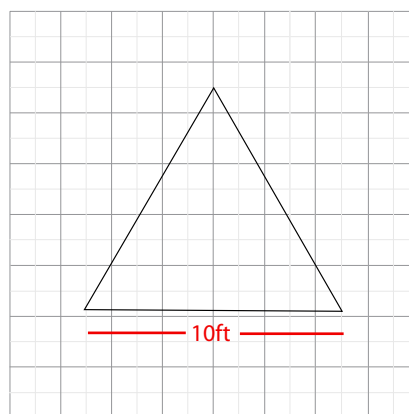

Parts List	
(8) Chain	(36) Spring
(3) Small Tube	(6) Corner Connector
(12) Large Tube	
(1) Nylon Travel Bag	
(6) Tube Connector	(3) Eye Hook
(9) Large Screw	(8) Hook Loop Lock
(1) Screw Tightener	(1) Cable - 9.5 M

Product Features	
The Skybox Fabric Hanging Banner is a must have at your next trade show. These extra large hanging banners are produced from high quality fabric and enable you to be seen from practically anywhere at your trade show. Available in round, square, and triangle configurations as well as numerous sizes, there is a Skybox Hanging Banner that would suit almost any situation. This particular model is 10ft wide and 4ft tall. Includes soft carry bag.	
Graphic Size	360"W x 50"H (includes 2inches of bleed for height)
Display Size	9' Deep x 10'Wx 48"H
Finishing	
Hem with zipper	
Printing Material	Fabric
Construction	
All aluminum frame construction	
Weights - Dimensions	
Shipping Weight	33 lbs
Shipping Dimensions	60" x 15" x 9"
Pricing	
Frame with graphic	$1549.00

Graphic Specification	
360"W x 48"H (includes 2inches of bleed for height)	
Graphic Turnaround Time	
Standard : 12 business days	

The box represents 16'x16' booth.