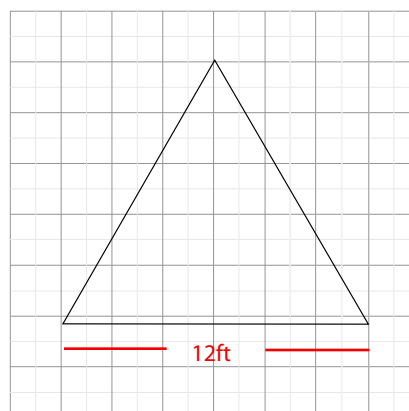

Graphic Turnaround Time

Standard : 12 business days

The box represents 16'x16' booth.