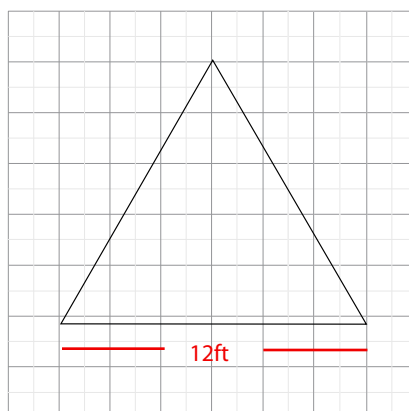

Parts List	
(8) Chain	(42) Spring
(3) Small Tube	(6) Corner Connector
(12) Large Tube	
(6) Curved Stabilizer	
(1) Nylon Travel Bag	
(6) Tube Connector	(3) Eye Hook
(15) Large Screw	(8) Hook Loop Lock
(1) Screw Tightener	(1) Cable - 10.5 M

Product Features	
The Skybox Fabric Hanging Banner is a must have at your next trade show. These extra large hanging banners are produced from high quality fabric and enable you to be seen from practically anywhere at your trade show. Available in round, square, and triangle configurations as well as numerous sizes, there is a Skybox Hanging Banner that would suit almost any situation. This particular model is 12ft wide and 3ft tall. Includes soft carry bag.	
Graphic Size	432"W x 38"H (includes 2inches of bleed for height)
Display Size	11' Deep x 12'Wx 36"H
Finishing	
Hem with zipper	
Printing Material	Fabric
Construction	
All aluminum frame construction	
Weights - Dimensions	
Shipping Weight	34 lbs
Shipping Dimensions	72" x 17" x 9"
Pricing	
Frame with graphic	$1549.00

Graphic Specification	
432"W x 38"H(includes 2inches of bleed for height)	
Graphic Turnaround Time	
Standard : 12 business days	

The box represents 16'x16' booth.