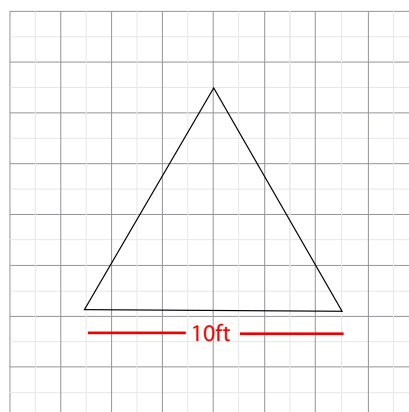

Parts List

(8) Chain	(36) Spring
(3) Small Tube	(6) Corner Connector
(12) Large Tube	
(1) Nylon Travel Bag	
(6) Tube Connector	(3) Eye Hook
(9) Large Screw	(8) Hook Loop Lock
(1) Screw Tightener	(1) Cable - 9.5 M

The box represents 16'x16' booth.