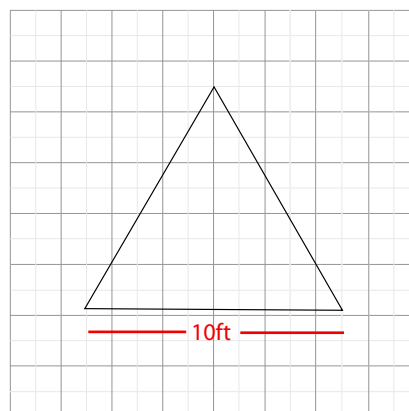

Parts List

(8) Chain	(36) Spring
(3) Small Tube	(6) Corner Connector
(12) Large Tube	
(1) Nylon Travel Bag	
(6) Tube Connector	(3) Eye Hook
(9) Large Screw	(8) Hook Loop Lock
(1) Screw Tightener	(1) Cable - 9.5 M

The box represents 16'x16' booth.