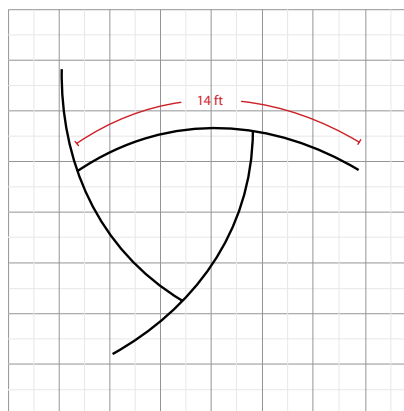

Product Features	
The Skybox Fabric Hanging Banner is a must have at your next trade show. These extra large hanging banners are produced from high quality fabric and enable you to be seen from practically anywhere at your trade show. Available in round, square, and triangle configurations as well as numerous sizes, there is a Skybox Hanging Banner that would suit almost any situation. This particular model is 10ft wide and 4ft tall. Includes soft carry bag.	
Graphic Size	168"W x 60"H
Display Size	14' x 5'
Finishing	
Hem with zipper	
Printing Material	Fabric
Construction	
All aluminum frame construction	
Weights - Dimensions	
Shipping Weight	40 lbs
Shipping Dimensions	68" x 15" x 9"
Pricing	
Frame with graphic	\$2199.00

Graphic Specification
168"W x 60"H
Graphic Turnaround Time
Standard : 12 business days

The box represents 16'x16' booth.

Parts List	
	
(8) Chain	(36) Spring
	
(6) Curved Stabilizer	
	
(12) Quarter Circle	
	
(1) Nylon Travel Bag	
	
(12) Curved Connector	(3) Eye Hook
	
(9) Large Screw	(8) Hook Loop Lock
	
(1) Screw Tightener	(1) Cable - 9 M

Product Features	
The Skybox Fabric Hanging Banner is a must have at your next trade show. These extra large hanging banners are produced from high quality fabric and enable you to be seen from practically anywhere at your trade show. Available in round, square, and triangle configurations as well as numerous sizes, there is a Skybox Hanging Banner that would suit almost any situation. This particular model is 10ft wide and 4ft tall. Includes soft carry bag.	
Graphic Size	192"W x 60"H
Display Size	16' x 5'
Finishing	
Hem with zipper	
Printing Material	Fabric
Construction	
All aluminum frame construction	
Weights - Dimensions	
Shipping Weight	43 lbs
Shipping Dimensions	60" x 15" x 9"
Pricing	
Frame with graphic	\$2299.00

Graphic Specification	
192"W x 60"H	
Graphic Turnaround Time	
Standard : 12 business days	

The box represents 16'x16' booth.